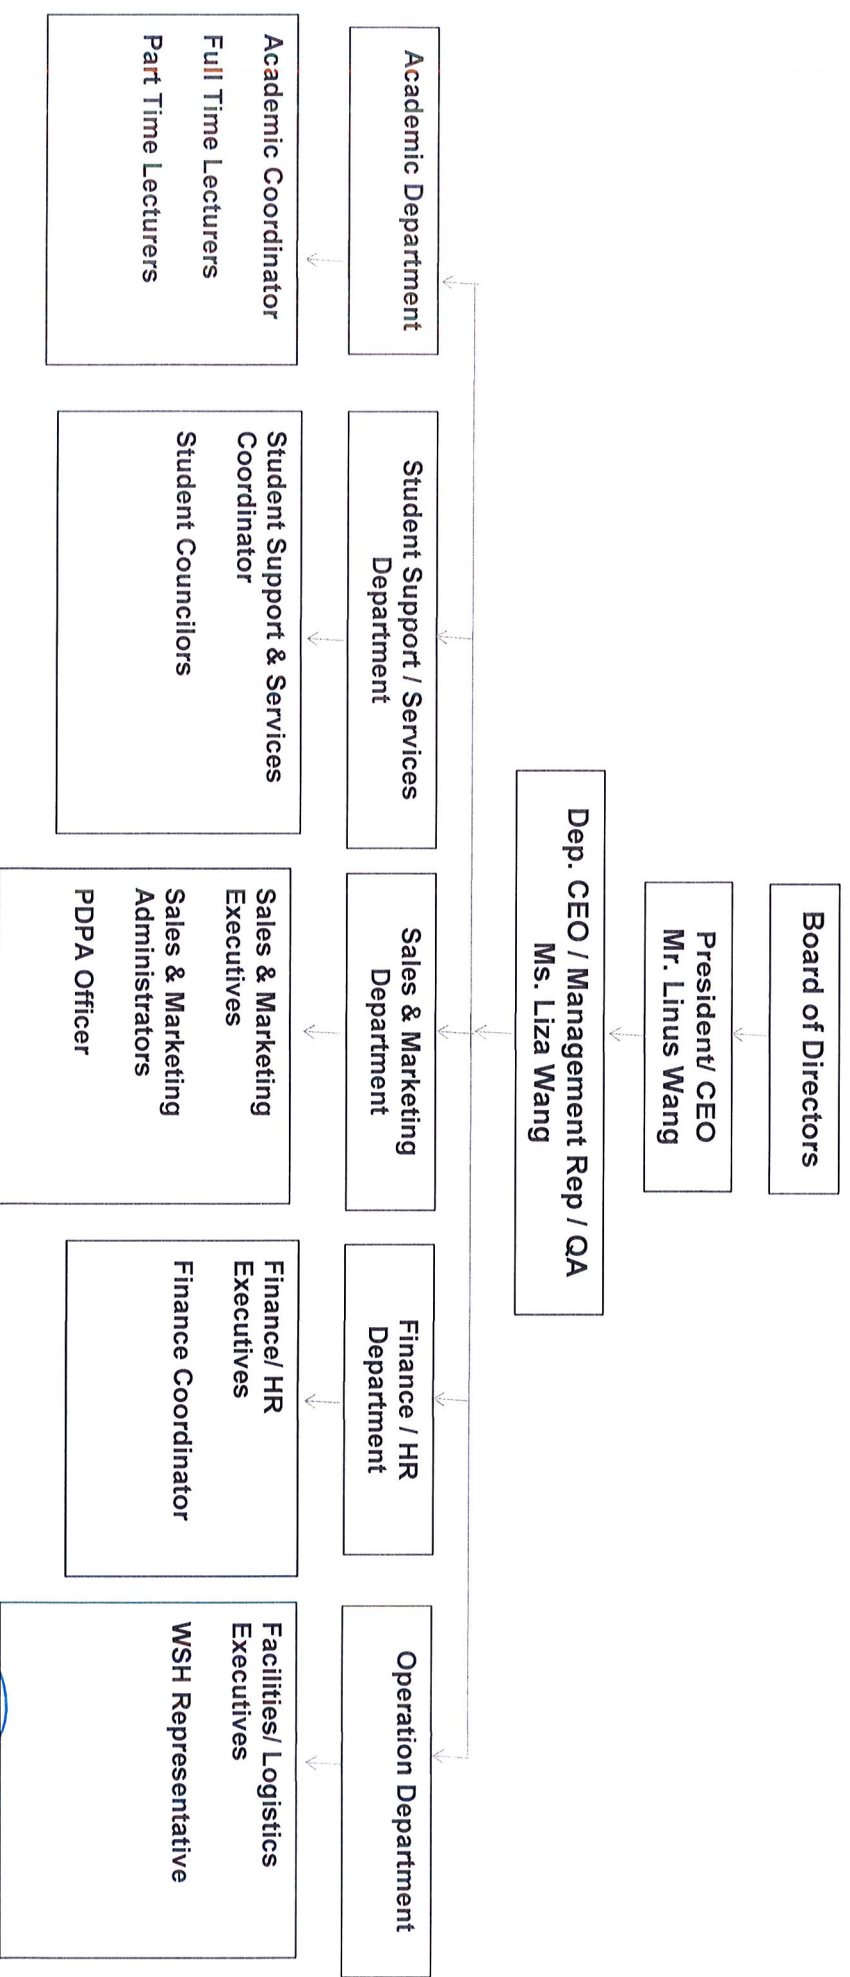

**G S T M**  
Global School of Technology & Management

**GLOBAL SCHOOL OF TECHNOLOGY  
& MANAGEMENT PTE LTD**

420 North Bridge Road, North Bridge Centre, #02-06, Singapore 188727  
Tel: (65) 64239580/90 Fax: 64230708  
Website: [www.gstm.edu.sg](http://www.gstm.edu.sg) and Email: [info@gstm.edu.sg](mailto:info@gstm.edu.sg)

**MANAGERS OF GSTM**

Mr. Linus Wang Ann Ning

**GSTM's ORGANISATION AND MANAGEMENT**

  
Linus Wang  
CEO of GSTM